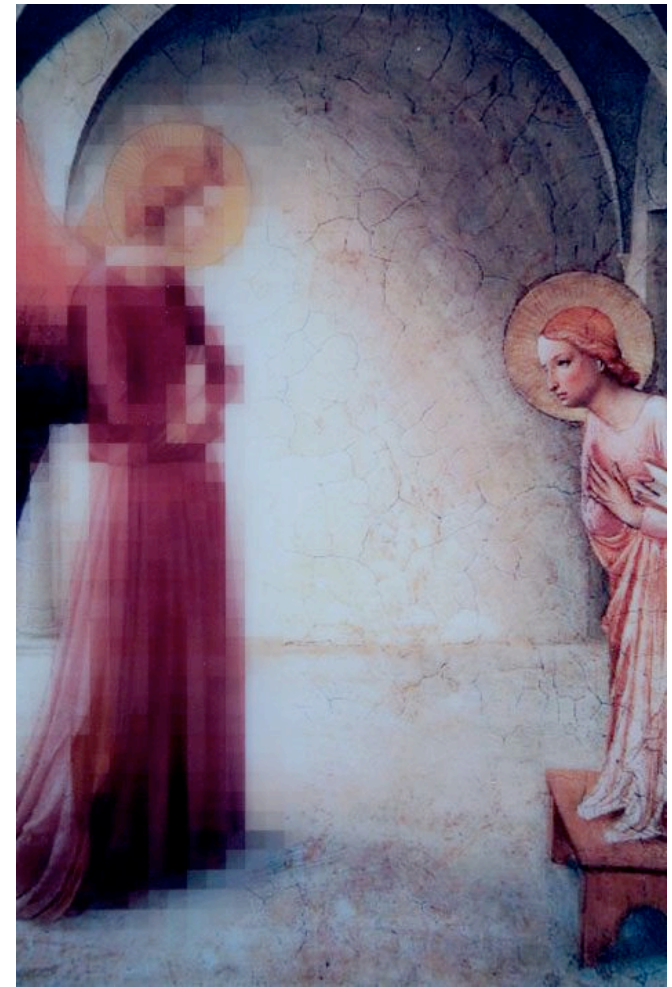

Mat Collishaw - Nebulaphobia – installation view

detail

Mat Collishaw - Angel - 2009
Lenticular print in wooden frame 64 x 74 cm Ed. of 3 + 2AP

Mat Collishaw Chiasmus 2007
Wood, steel, plaster, silk, mirror, security camera, projector
246 x 110 x 110 cm

detail

Mat Collishaw UV Cupid with Arrows 2008
Ultraviolet sensitive ink, acrylic, steel, u.v. lights and fittings
100 x 50 x 10 cm Ed. of 3 + AP

Mat Collishaw - Insecticide 24 - 2008 - Ink on canvas - 230 x 230 cm - Ed. 1 + Ap