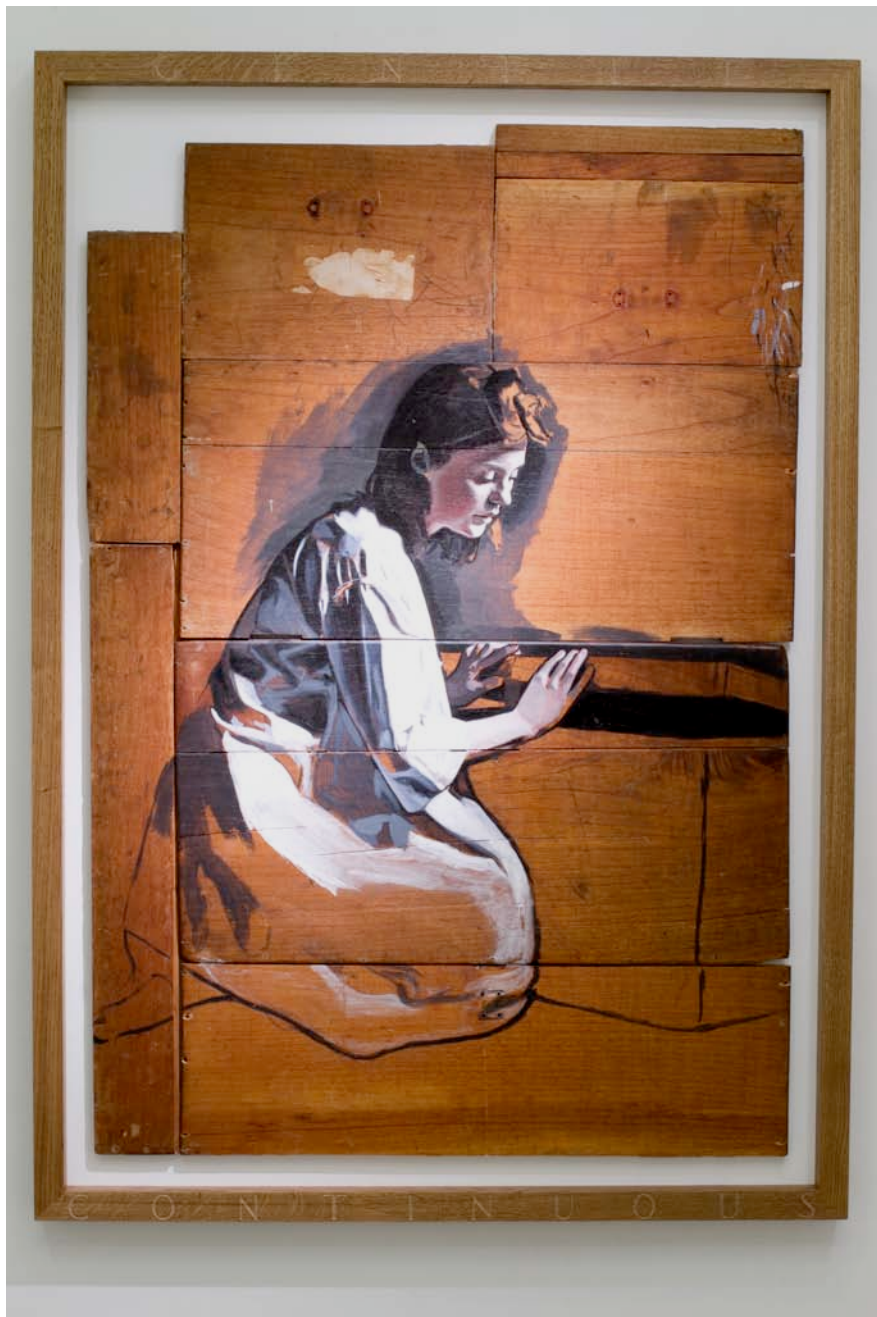

Shift

Oliver Clegg

unosolo project room

April 14th – May 15th 2010

unosunove
arte contemporanea

19

Shift – Installation view

Violent and short
2010
Oil on edwardian school desks
214 x 153 cm

detail

Untitled
2010
Letter carving on found wooden step-ladder
60 x 30 cm

Shift – Installation view

Gentle and continuous
2010
Oil on victorian blanket chest
183 x 92 cm

detail

Untitled
2010
embroidery on victorian woman's nightdress
120 x 80 cm