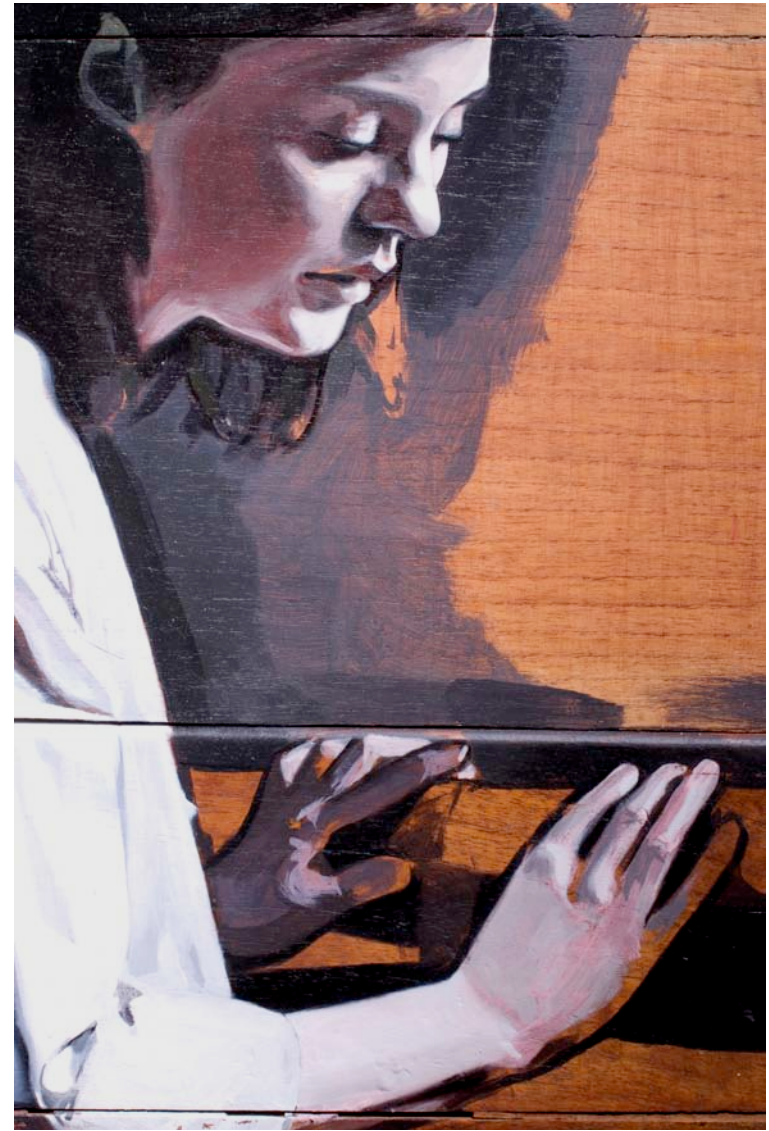

Shift

Oliver Clegg

unosolo project room

April 14th – May 15th 2010

unosunove
arte contemporanea

19

Shift – Installation view

Violent and short
2010
Oil on edwardian school desks
214 x 153 cm

detail

Untitled
2010
Letter carving on found wooden step-ladder
60 x 30 cm

Shift – Installation view

Gentle and continuous
2010
Oil on victorian blanket chest
183 x 92 cm

detail

Untitled
2010
embroidery on victorian woman's nightdress
120 x 80 cm